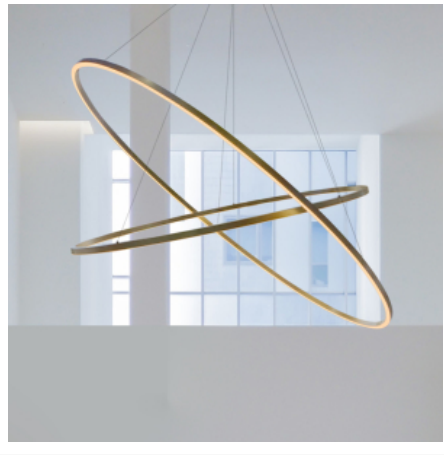

MODERN LIGHTS

Modern Lights
2 Hart Street, Airport West VIC 3042
sales@modernlights.com.au
www.modernlights.com.au
03 8566 6873

OVAL 2 TIER PENDANT GOLD 1860

Color:	Gold
Dimmable:	Yes
MI Chord Length:	USPENDE WIRE 3000MM
Canopy Size (Mm):	300MM
Measure (Mm):	1860LX950W
Material:	ALUMINIUM/ACRYLIC
Lighting Source:	180W OSRAM LED ,MEANWELL DRIVER , 80lm PER WATT
Max Wattage:	180W
Input Voltage:	240V